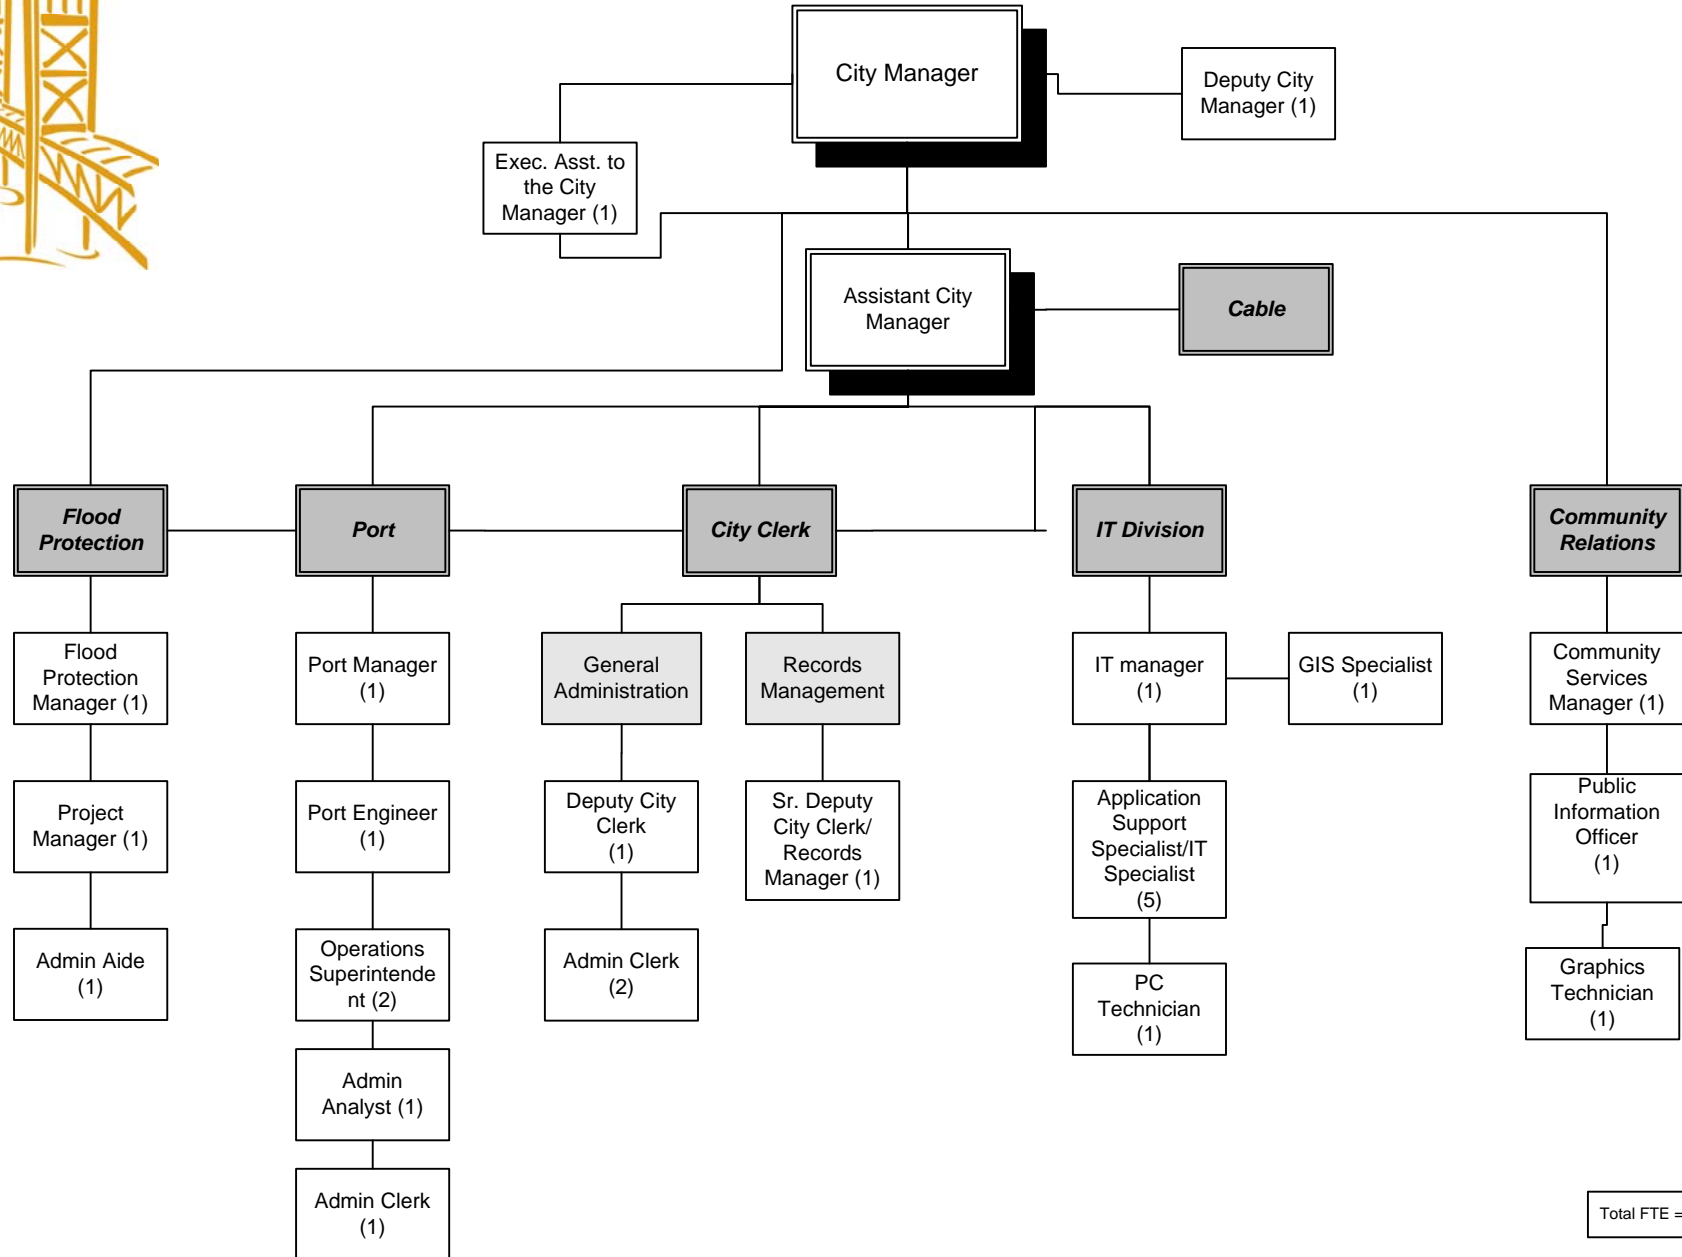

City Manager's Office July 2008

Total FTE = 30