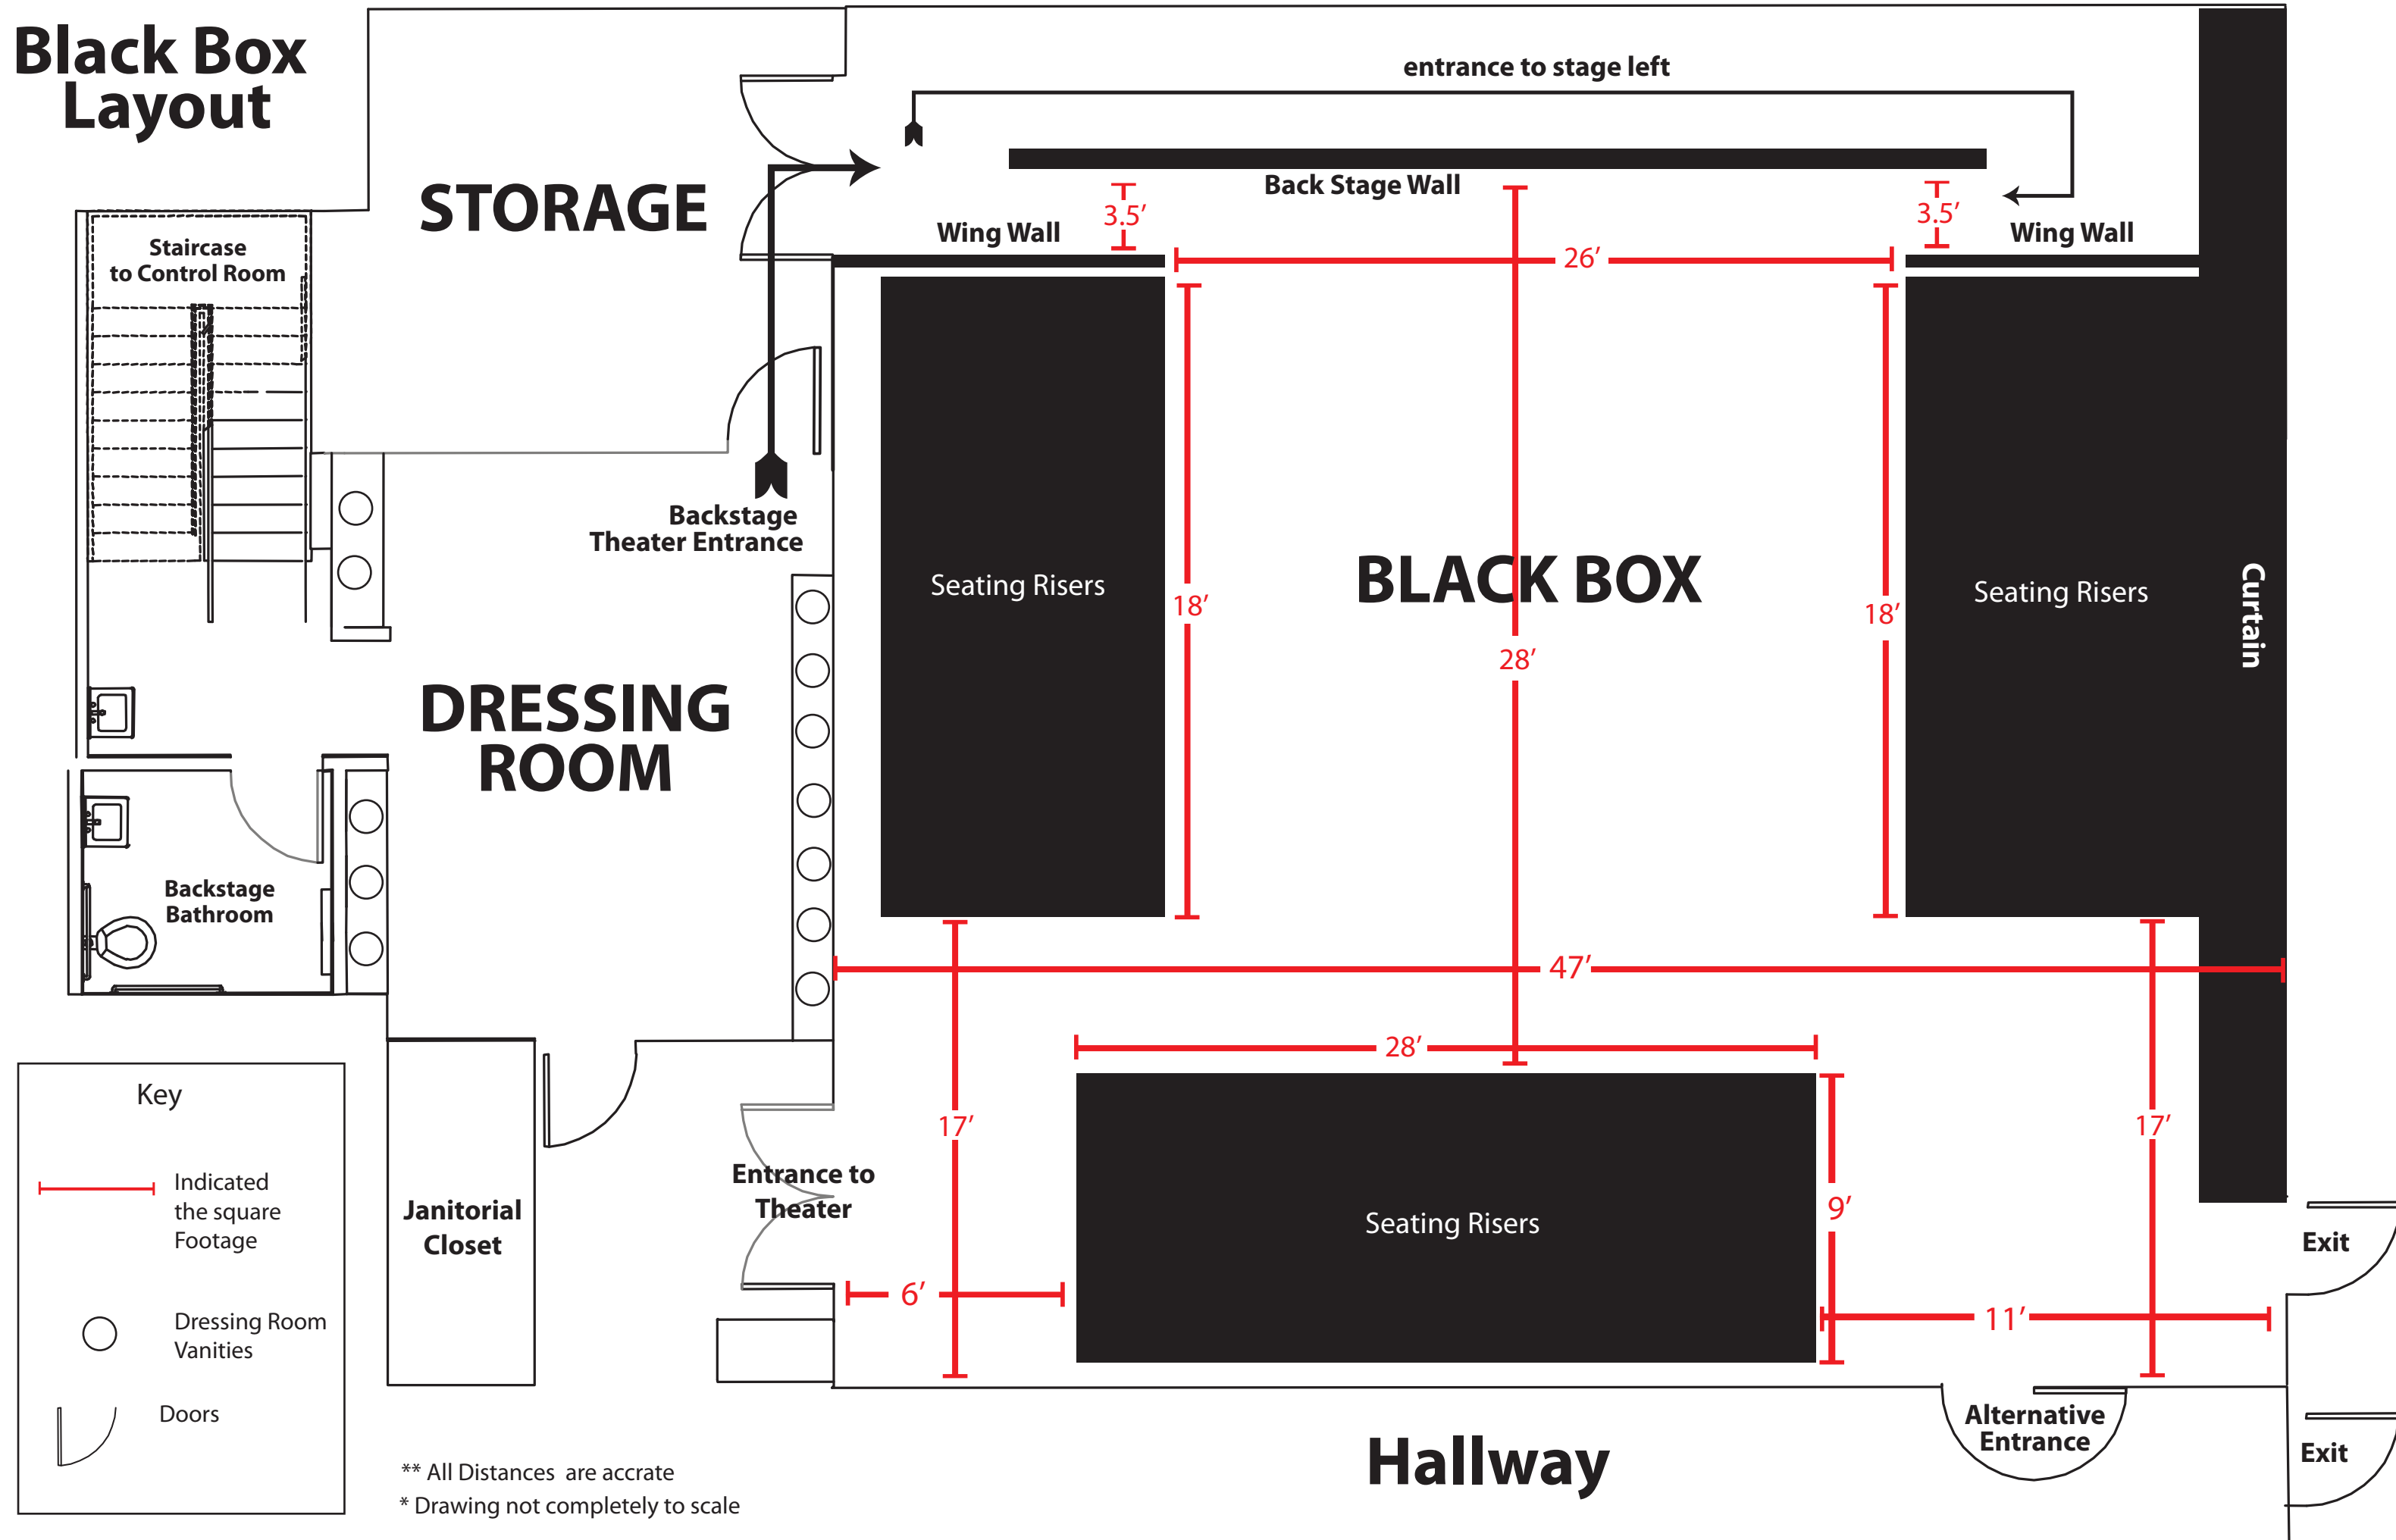

Black Box Layout

Key

- Indicated the square Footage
- Dressing Room Vanities
- Doors

** All Distances are accurate
 * Drawing not completely to scale