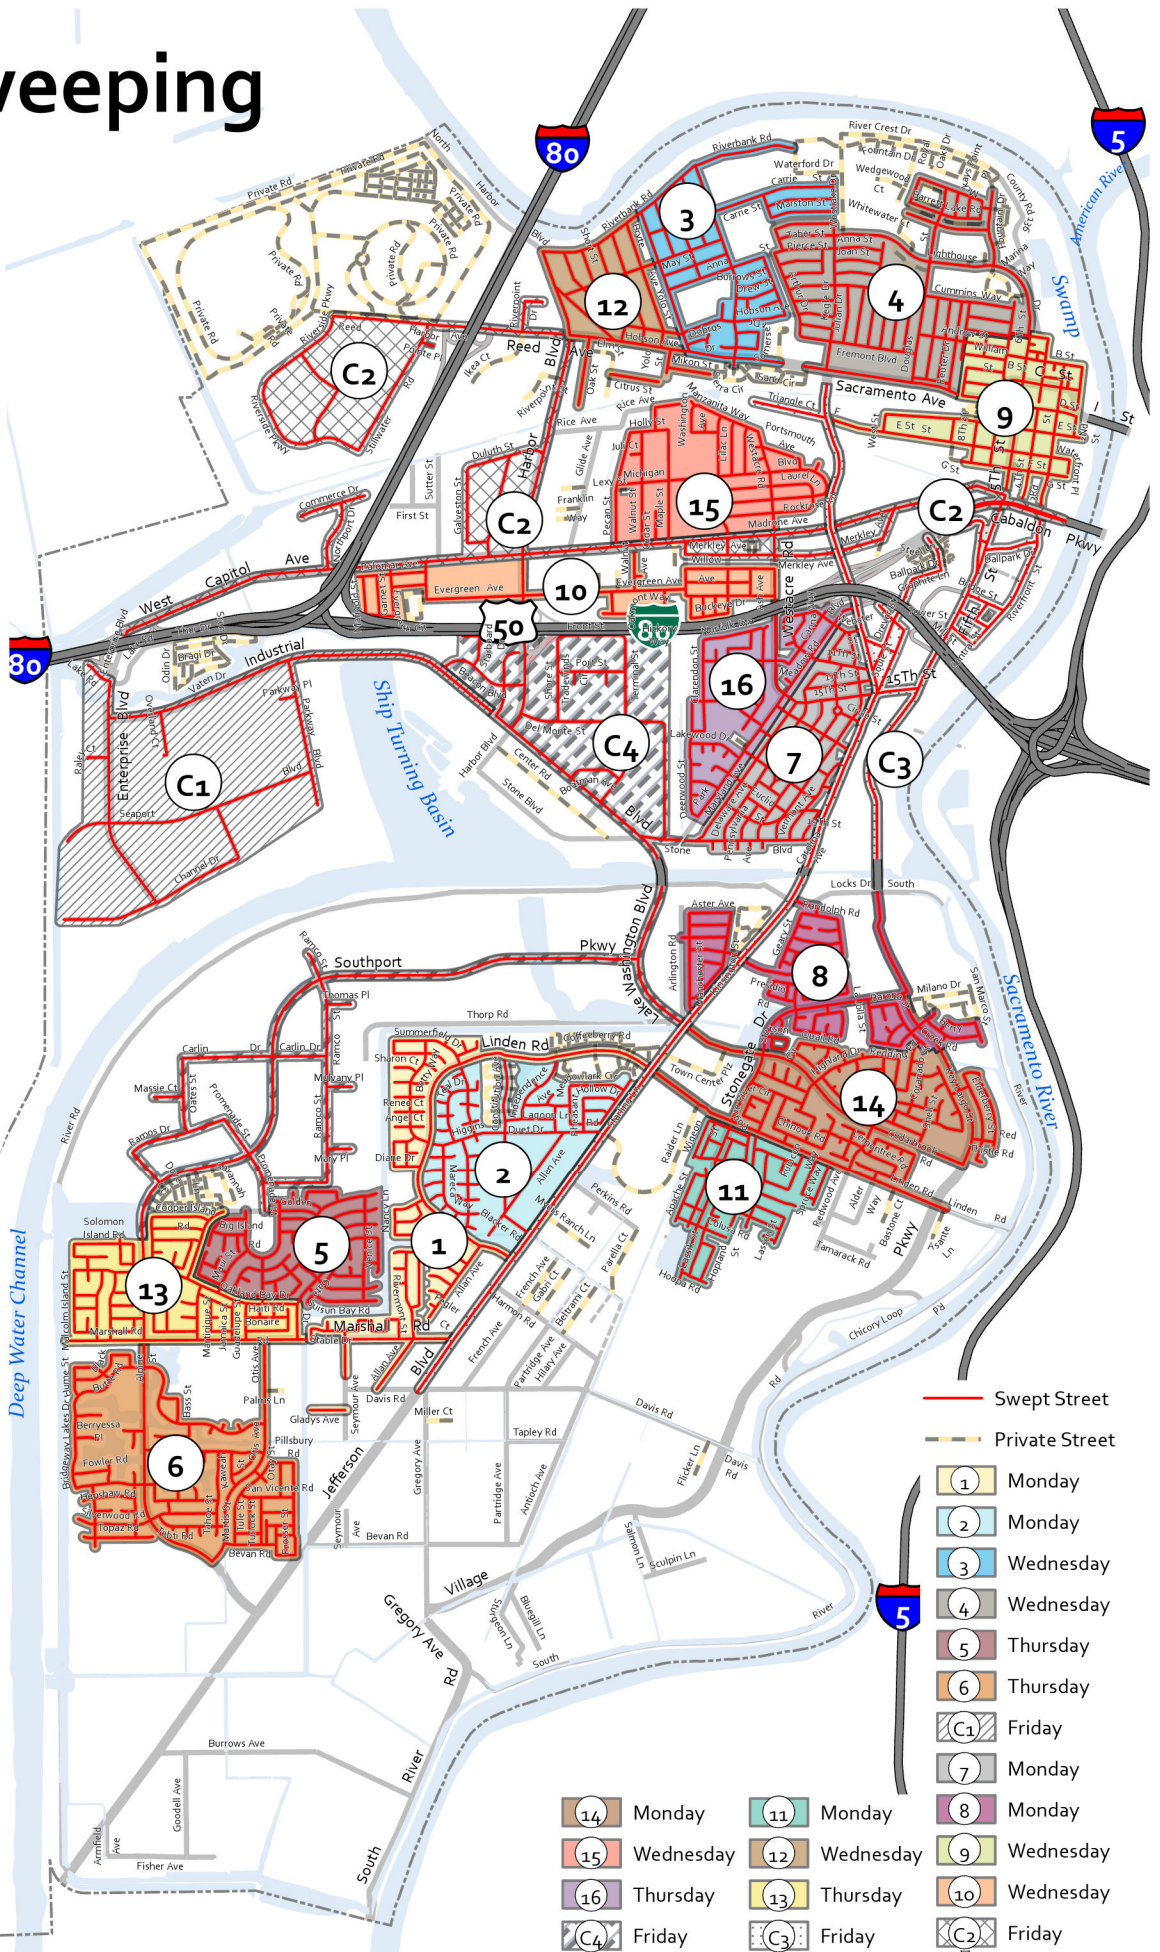

2026 STREET SWEEPING SCHEDULE

JAN

S	MON	TUE	WED	THU	FRI	S
				1 HOLIDAY	2 NO SWEEP	
	1&2 7	5 MEDIAN	6 9&10 15	7 8	6 13	9 COMM 3 COMM 1
	8&11 14	12 MEDIAN	13 12&3 4	14 15	16 5	16 COMM 4 COMM 2
	19 HOLIDAY	20 MEDIAN	21 9&10 15	22 6 13	23 COMM 3 COMM 1	
	8&11 14	26 MEDIAN	27 12&3 4	28 16 5	29 COMM 4 COMM 2	30

DEC

S	MON	TUE	WED	THU	FRI	S
		1 MEDIAN	2 9&10 15	3 6 13	4 COMM 3 COMM 1	
	8&11 14	7 MEDIAN	8 12&3 4	9 16 5	10 COMM 4 COMM 2	11
	14	15 MEDIAN	16 9&10 15	17 6 13	18 COMM 3 COMM 1	
	8&11 14	21 MEDIAN	22 12&3 4	23 16 5	24 HOLIDAY	25
	NO SWEEP	28 NO SWEEP	29 NO SWEEP	30 NO SWEEP	31 NO SWEEP	

KEY:

COMM - Commercial Route

MEDIAN- Bike Lanes & Medians

Street Sweeping Districts

This map and the Street Sweeping Schedule are for the year. The city will make every effort to adhere to this schedule. On the day when your street is scheduled for sweeping, the city requests that you not park any vehicles on the street to enable the sweeper to do a thorough job.

We will not sweep on Holidays. Your sweeping day will be adjusted to the earliest possible day.

Thanks for your cooperation in helping to keep our city streets clean and safe.

Please note the schedule on the reverse side of this area map.